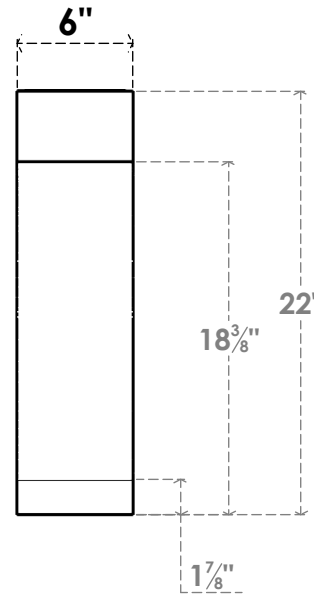

ITEM NUMBER: BRCPC060X10000X22000IMP

6"W X 10"D X 22"H IMPERIAL ARCHITECTURAL GRADE PVC CLOSED KNEE BRACE

SIDE PROFILE

FRONT PROFILE

ISOMETRIC

EKENA MILLWORK
2300 WEST MAIN ST.
CLARKSVILLE, TX 75426
TOLL FREE: 866-607-0453
WWW.EKENAMILLWORK.COM

NOTES

1. INSTALLATION TO BE COMPLETED IN ACCORDANCE WITH MANUFACTURER'S SPECIFICATIONS.
2. DRAWING MAY NOT BE TO SCALE
3. THIS DRAWING IS INTENDED FOR DESIGN AND PLANNING PURPOSES ONLY.
4. ALL INFORMATION CONTAINED HEREIN WAS CURRENT AT THE TIME OF DEVELOPMENT BUT MUST BE REVIEWED AND APPROVED BY THE PRODUCT MANUFACTURER TO BE CONSIDERED ACCURATE.
5. ARCHITECTURAL GRADE PVC PRODUCTS ARE MADE FROM EXPANDED CELLULAR PVC AND COME NATURALLY WHITE BUT MAY BE PAINTED