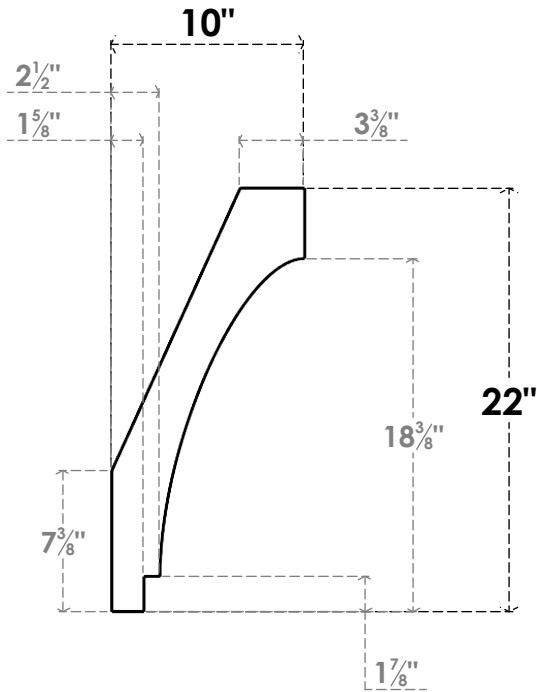

ITEM NUMBER: BRCPC060X10000X22000IMP

6"W X 10"D X 22"H IMPERIAL ARCHITECTURAL GRADE PVC CLOSED KNEE BRACE

SIDE PROFILE

FRONT PROFILE

ISOMETRIC

EKENA MILLWORK
2300 WEST MAIN ST.
CLARKSVILLE, TX 75426
TOLL FREE: 866-607-0453
WWW.EKENAMILLWORK.COM

NOTES

1. INSTALLATION TO BE COMPLETED IN ACCORDANCE WITH MANUFACTURER'S SPECIFICATIONS.
2. DRAWING MAY NOT BE TO SCALE
3. THIS DRAWING IS INTENDED FOR DESIGN AND PLANNING PURPOSES ONLY.
4. ALL INFORMATION CONTAINED HEREIN WAS CURRENT AT THE TIME OF DEVELOPMENT BUT MUST BE REVIEWED AND APPROVED BY THE PRODUCT MANUFACTURER TO BE CONSIDERED ACCURATE.
5. ARCHITECTURAL GRADE PVC PRODUCTS ARE MADE FROM EXPANDED CELLULAR PVC AND COME NATURALLY WHITE BUT MAY BE PAINTED